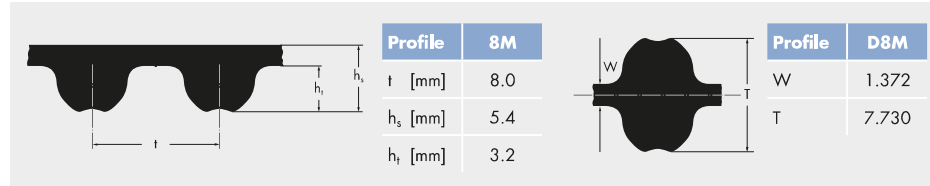

PRODUCT DESCRIPTION
optibelt OMEGA TIMING BELTS
STANDARD PRODUCT RANGE

optibelt OMEGA 8M								
Belt designation	Pitch length [mm]	Number of teeth	Belt designation	Pitch length [mm]	Number of teeth	Belt designation	Pitch length [mm]	Number of teeth
288 8M	288.00	36	912 8M	912.00	114	1432 8M (HTD)	1432.00	179
320 8M (HTD)	320.00	40	920 8M▲	920.00	115	1440 8M■	1440.00	180
352 8M	352.00	44	936 8M	936.00	117	1480 8M	1480.00	185
376 8M	376.00	47	960 8M▲	960.00	120	1520 8M■	1520.00	190
416 8M	416.00	52	968 8M	968.00	121	1552 8M■	1552.00	194
424 8M	424.00	53	976 8M	976.00	122	1584 8M■	1584.00	198
480 8M	480.00	60	1000 8M	1000.00	125	1600 8M■	1600.00	200
512 8M	512.00	64	1040 8M▲	1040.00	130	1680 8M■	1680.00	210
520 8M	520.00	65	1056 8M	1056.00	132	1696 8M	1696.00	212
536 8M	536.00	67	1064 8M	1064.00	133	1728 8M■	1728.00	216
560 8M	560.00	70	1080 8M	1080.00	135	1760 8M■	1760.00	220
576 8M	576.00	72	1096 8M	1096.00	137	1800 8M■	1800.00	225
584 8M	584.00	73	1120 8M■	1120.00	140	1896 8M	1896.00	237
600 8M▲	600.00	75	1128 8M■	1128.00	141	1904 8M■	1904.00	238
608 8M	608.00	76	1152 8M●	1152.00	144	1936 8M■	1936.00	242
624 8M	624.00	78	1160 8M■	1160.00	145	2000 8M■	2000.00	250
632 8M	632.00	79	1168 8M	1168.00	146	2080 8M■	2080.00	260
640 8M▲	640.00	80	1184 8M■	1184.00	148	2104 8M■	2104.00	263
656 8M▲	656.00	82	1192 8M●	1192.00	149	2240 8M■	2240.00	280
672 8M●	672.00	84	1200 8M■	1200.00	150	2248 8M■	2248.00	281
680 8M	680.00	85	1216 8M■	1216.00	152	2272 8M■	2272.00	284
712 8M	712.00	89	1224 8M■	1224.00	153	2400 8M■	2400.00	300
720 8M▲	720.00	90	1248 8M■	1248.00	156	2504 8M■	2504.00	313
744 8M●	744.00	93	1256 8M■	1256.00	157	2600 8M■	2600.00	325
760 8M	760.00	95	1264 8M■	1264.00	158	2800 8M■	2800.00	350
776 8M▲	776.00	97	1280 8M■	1280.00	160	3048 8M	3048.00	381
784 8M▲	784.00	98	1296 8M●	1296.00	162	3280 8M■	3280.00	410
792 8M●	792.00	99	1304 8M■	1304.00	163	3600 8M■	3600.00	450
800 8M▲	800.00	100	1320 8M	1320.00	165	4400 8M*●	4400.00	550
824 8M	824.00	103	1328 8M■	1328.00	166			
840 8M	840.00	105	1344 8M■	1344.00	168			
848 8M	848.00	106	1360 8M	1360.00	170			
856 8M	856.00	107	1392 8M	1392.00	174			
880 8M▲	880.00	110	1400 8M■	1400.00	175			
896 8M	896.00	112	1424 8M■	1424.00	178			

Standard width: 20 mm, 30 mm, 50 mm, 85 mm

● Not available ex stock

▲ Double-sided available in HTD ■ Double-sided available in OMEGA on request * Profile on request

Order example:

TIMING BELTS: optibelt OMEGA 1200 8M 50

1200 = 1200 mm pitch length
8M = profile
50 = 50 mm belt width