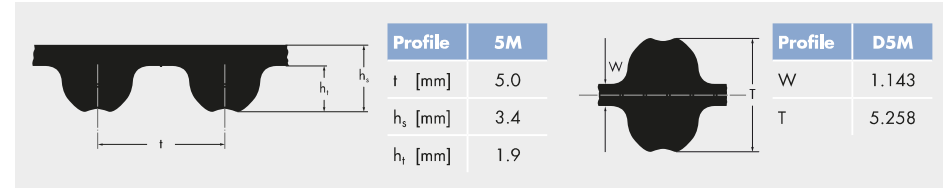

PRODUCT DESCRIPTION
optibelt OMEGA TIMING BELTS
STANDARD PRODUCT RANGE

optibelt OMEGA 5M					
Belt designation	Pitch length [mm]	Number of teeth	Belt designation	Pitch length [mm]	Number of teeth
890 5M▲	890.00	178	2250 5M	2250.00	450
900 5M▲	900.00	180	2350 5M	2350.00	470
920 5M•	920.00	184	2525 5M	2525.00	505
925 5M	925.00	185			
935 5M	935.00	187			
940 5M	940.00	188			
950 5M	950.00	190			
960 5M•	960.00	192			
965 5M	965.00	193			
975 5M	975.00	195			
980 5M	980.00	196			
985 5M•	985.00	197			
1000 5M▲	1000.00	200			
1025 5M	1025.00	205			
1035 5M	1035.00	207			
1050 5M▲	1050.00	210			
1100 5M	1100.00	220			
1125 5M▲	1125.00	225			
1135 5M	1135.00	227			
1200 5M▲	1200.00	240			
1270 5M	1270.00	254			
1350 5M•	1350.00	270			
1380 5M	1380.00	276			
1400 5M	1400.00	280			
1420 5M	1420.00	284			
1425 5M	1425.00	285			
1500 5M	1500.00	300			
1595 5M	1595.00	319			
1690 5M	1690.00	338			
1790 5M	1790.00	358			
1800 5M	1800.00	360			
1870 5M	1870.00	374			
1895 5M	1895.00	379			
2000 5M	2000.00	400			
2110 5M	2110.00	422			

Standard width: 9 mm, 15 mm, 25 mm
• Not available ex stock
▲ Double-sided available in HTD

Order example: 1200 = 1200 mm pitch length
5M = profile
TIMING BELTS: optibelt OMEGA 1200 5M 15
15 = 15 mm belt width