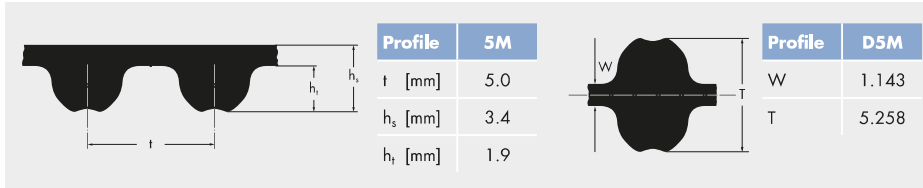

PRODUCT DESCRIPTION
optibelt OMEGA TIMING BELTS
STANDARD PRODUCT RANGE

optibelt OMEGA 5M					
Belt designation	Pitch length [mm]	Number of teeth	Belt designation	Pitch length [mm]	Number of teeth
120 5M (HTD)	120.00	24	560 5M	560.00	112
180 5M	180.00	36	565 5M▲	565.00	113
225 5M	225.00	45	575 5M	575.00	115
255 5M	255.00	51	580 5M	580.00	116
265 5M	265.00	53	600 5M▲	600.00	120
270 5M	270.00	54	610 5M	610.00	122
275 5M	275.00	55	615 5M▲	615.00	123
280 5M	280.00	56	620 5M	620.00	124
295 5M	295.00	59	625 5M	625.00	125
300 5M	300.00	60	630 5M▲	630.00	126
305 5M	305.00	61	635 5M▲	635.00	127
325 5M	325.00	65	640 5M	640.00	128
330 5M	330.00	66	645 5M	645.00	129
340 5M	340.00	68	650 5M	650.00	130
345 5M (HTD)	345.00	69	655 5M	655.00	131
350 5M	350.00	70	665 5M▲	665.00	133
360 5M	360.00	72	670 5M	670.00	134
365 5M	365.00	73	700 5M▲	700.00	140
370 5M	370.00	74	710 5M▲	710.00	142
375 5M	375.00	75	720 5M	720.00	144
385 5M	385.00	77	740 5M▲	740.00	148
400 5M	400.00	80	745 5M•	745.00	149
415 5M	415.00	83	750 5M	750.00	150
420 5M	420.00	84	755 5M▲	755.00	151
425 5M	425.00	85	775 5M	775.00	155
450 5M	450.00	90	790 5M	790.00	158
460 5M	460.00	92	800 5M▲	800.00	160
475 5M	475.00	95	810 5M•	810.00	162
490 5M	490.00	98	825 5M	825.00	165
500 5M	500.00	100	830 5M	830.00	166
520 5M	520.00	104	835 5M▲	835.00	167
525 5M	525.00	105	845 5M•	845.00	169
535 5M	535.00	107	850 5M	850.00	170
540 5M	540.00	108	860 5M	860.00	172
550 5M	550.00	110	870 5M•	870.00	174

Standard width: 9 mm, 15 mm, 25 mm
• Not available ex stock
▲ Double-sided available in HTD

Order example: 1200 = 1200 mm pitch length
5M = profile
TIMING BELTS: optibelt OMEGA 1200 5M 15
15 = 15 mm belt width