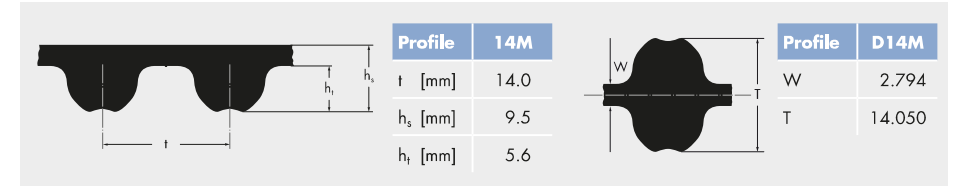

PRODUCT DESCRIPTION
optibelt OMEGA TIMING BELTS
STANDARD PRODUCT RANGE

optibelt OMEGA 14M					
Belt designation	Pitch length [mm]	Number of teeth	Belt designation	Pitch length [mm]	Number of teeth
966 14M▲	966.00	69	2800 14M	2800.00	200
1092 14M	1092.00	78	3150 14M	3150.00	225
1190 14M▲	1190.00	85	3360 14M	3360.00	240
1344 14M	1344.00	96	3500 14M	3500.00	250
1400 14M▲	1400.00	100	3850 14M	3850.00	275
1456 14M	1456.00	104	4004 14M*●	4004.00	286
1512 14M	1512.00	108	4326 14M	4326.00	309
1610 14M▲	1610.00	115	4578 14M	4578.00	327
1680 14M	1680.00	120			
1778 14M▲	1778.00	127			
1890 14M▲	1890.00	135			
2100 14M▲	2100.00	150			
2310 14M▲	2310.00	165			
2450 14M	2450.00	175			
2590 14M	2590.00	185			

Standard width: 40 mm, 55 mm, 85 mm, 115 mm, 170 mm

● Not available ex stock

▲ Double-sided available in HTD * Profile on request

Order example:

TIMING BELTS: optibelt OMEGA 1400 14M 55

1400 = 1400 mm pitch length
14M = profile
55 = 55 mm belt width